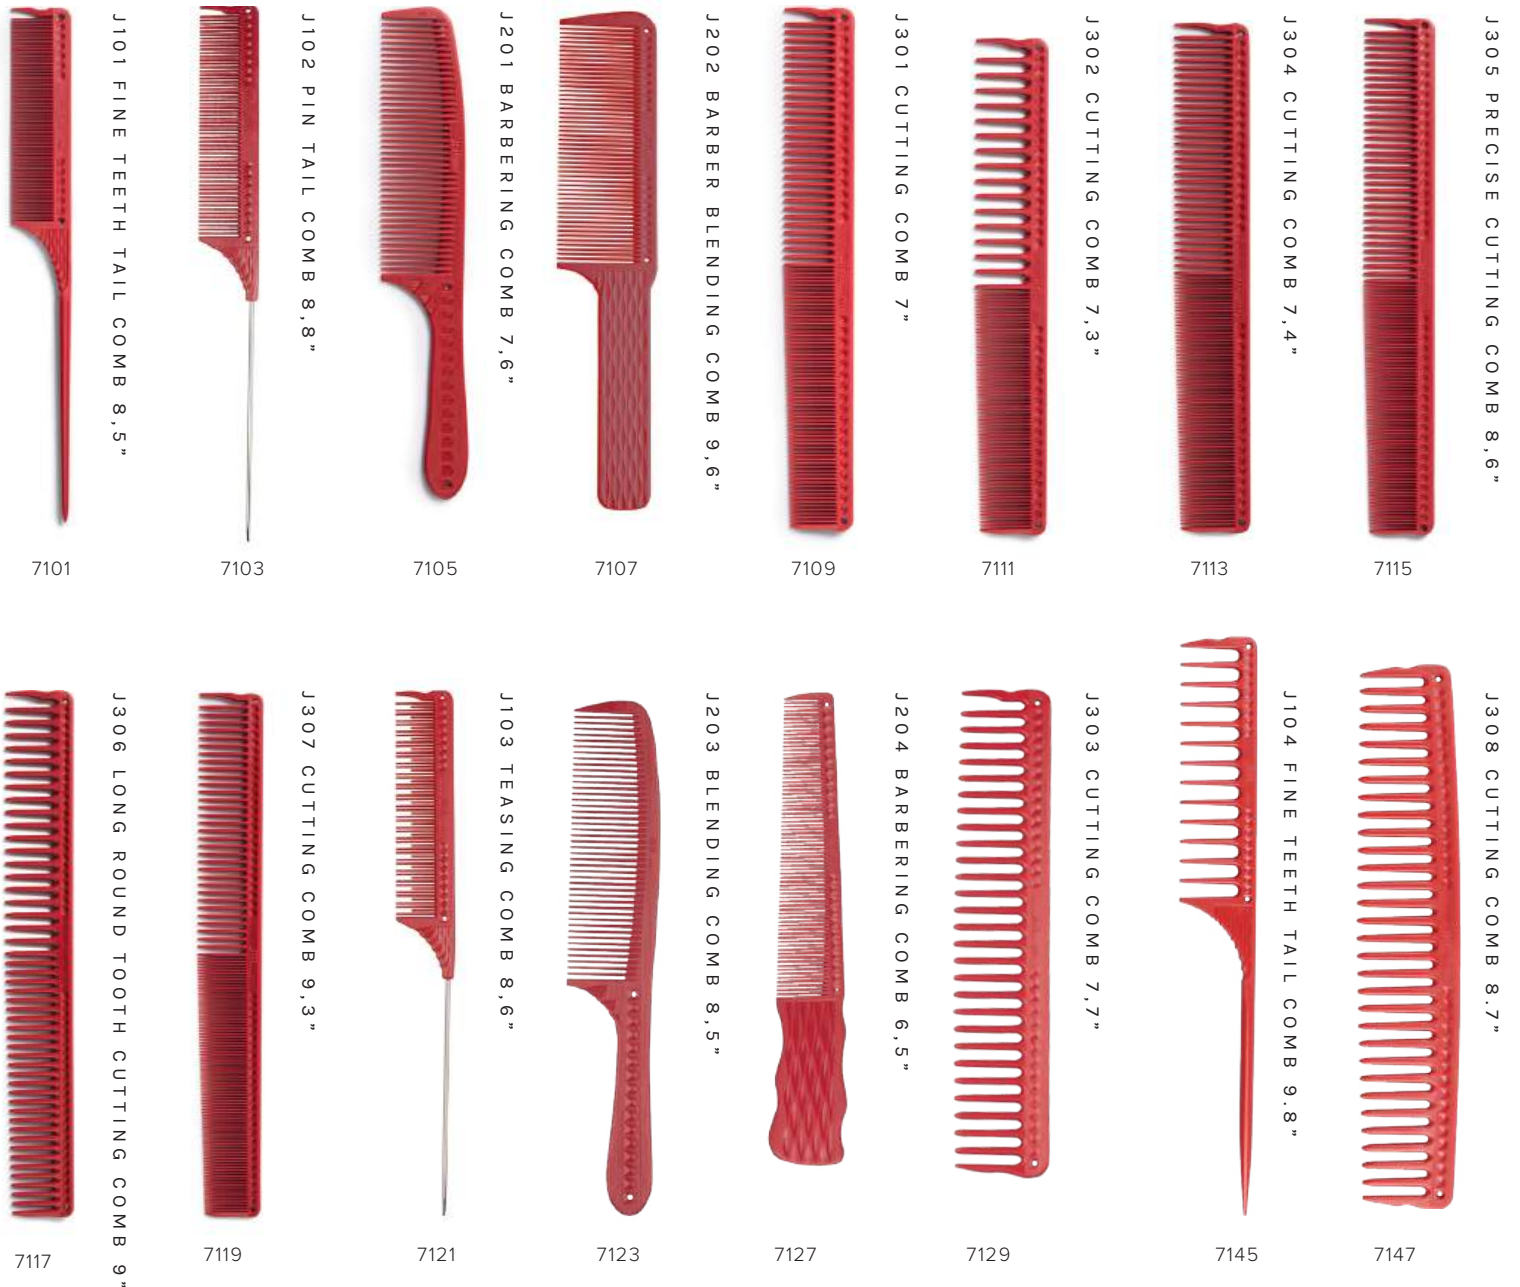

COMBS & BRUSHES

Art.Nr:

- 7101 J101 FINE TEETH TAIL COMB 8,5"
- 7103 J102 PIN TAIL COMB 8,8"
- 7105 J201 BARBERING COMB 7,6"
- 7107 J202 BARBER BLENDING COMB 9,6"
- 7109 J301 CUTTING COMB 7"
- 7111 J302 CUTTING COMB 7,3"
- 7113 J304 CUTTING COMB 7,4"
- 7115 J305 PRECISE CUTTING COMB

Art.Nr:

- 7117 J306 LONG ROUND TOOTH CUTTING COMB 9"
- 7119 J307 CUTTING COMB 9,3"
- 7121 J103 TEASING COMB 8,6"
- 7123 J203 BLENDING COMB 8,5"
- 7127 J204 BARBERING COMB 6.5"
- 7129 J303 CUTTING COMB 7.7"
- 7145 J104 FINE TEETH TAIL COMB 9.8"
- 7147 J308 CUTTING COMB 8.7"