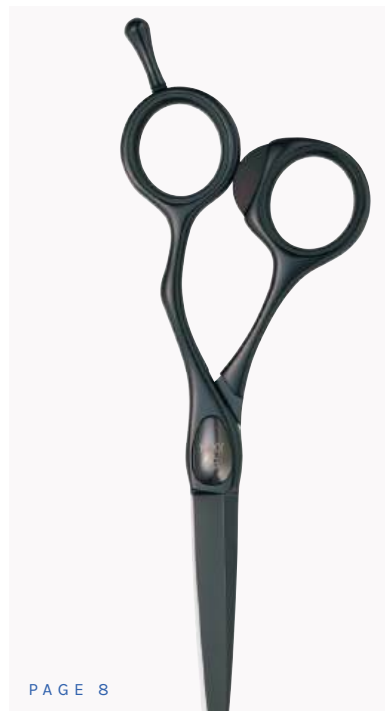

## The Professional Edge

SYMMETRIC HANDLE

### SYMMETRIC HANDLE

The symmetry of the handle design is widely appreciated as the basic style for beauty salons. Symmetric design makes it possible to use both sides of the scissors or to change the way the scissors are held for a greater degree of freedom.