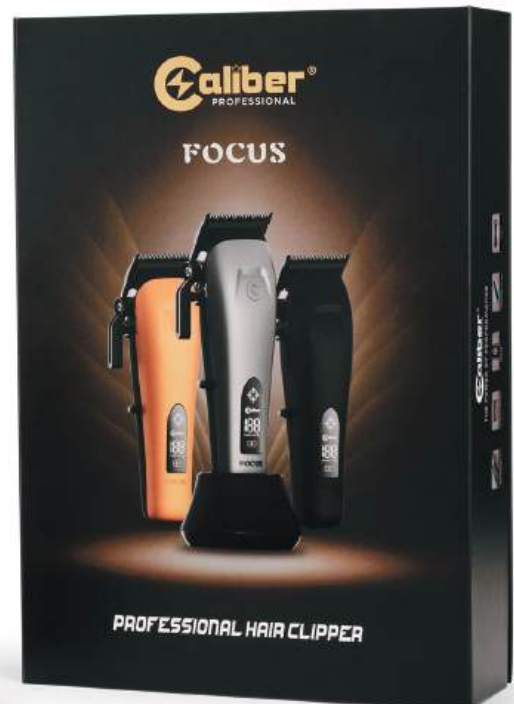

CALIBER FOCUS CLIPPER