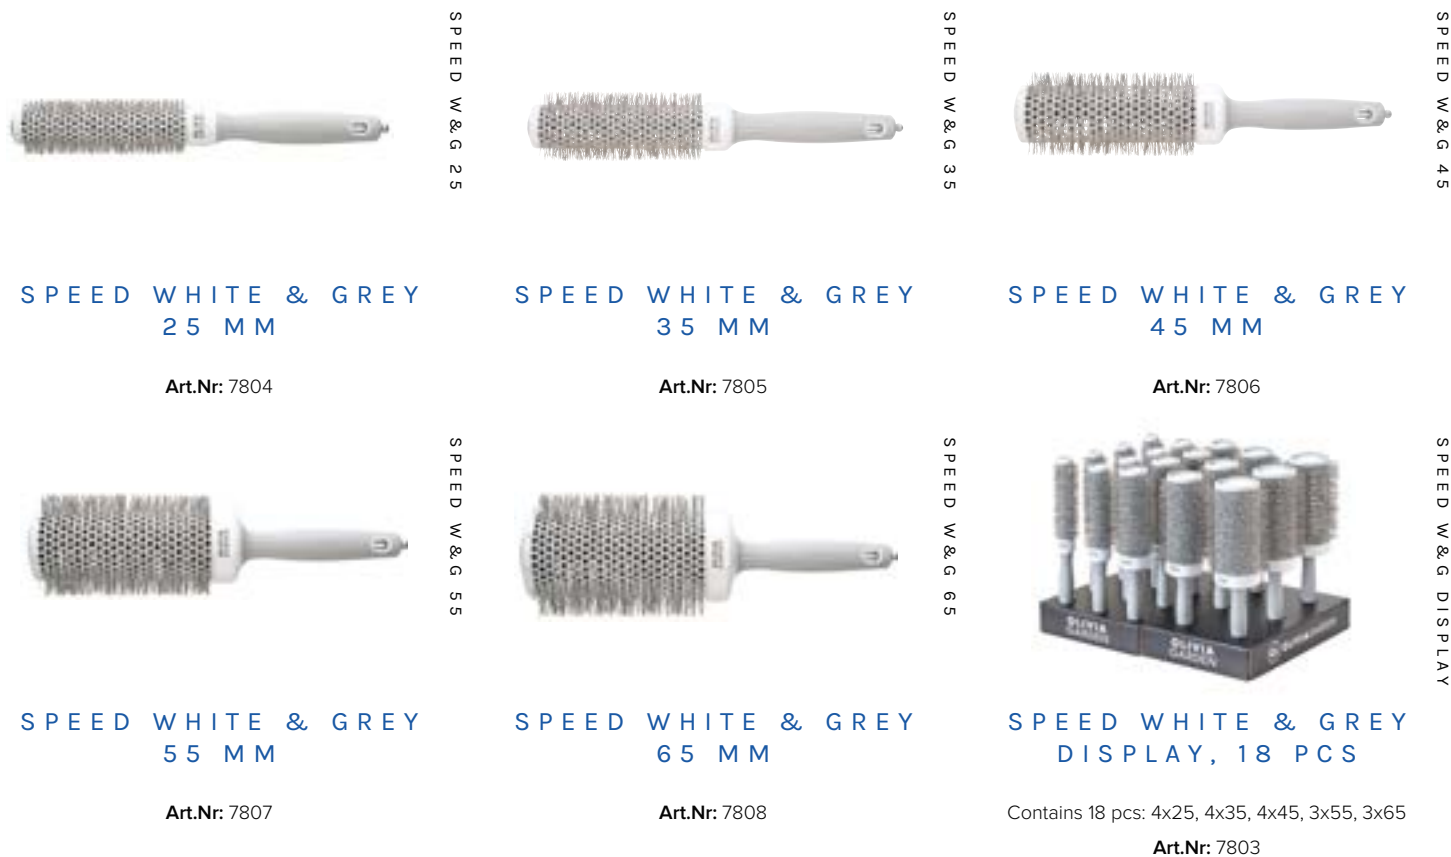

This ceramic hairbrush has everything you need to style smooth, healthy hair for your clients. Get ultra-shiny radiant hair every time with this tourmaline brush that stops hair from drying out and fights annoying frizz and static. Styling is a cinch because the ceramic-coated barrel spreads heat evenly as you work. You'll have the right round brush for any job as this ionic ceramic hairbrush comes in all different sizes. Create your looks with confidence thanks to the easy-grip design. **Expert Blowout Shine** is a hairbrush that makes your job easy, adding that extra touch to any look you create.

SHINE BLACK
35 MM

Art.Nr: 7793

SHINE BLACK
45 MM

Art.Nr: 7794

SHINE BLACK
55 MM

Art.Nr: 7795

EXPERT BLOWOUT SPEED - WAVY BRISTLES, WHITE & GREY

Because time is money! With the Expert Blowout Speed white & grey, you'll know why! Save time with your customers and get the perfect drying result faster with the **Expert Blowout Speed** brush. The longer barrel will help you to reduce drying time by 25%. Little plus, the Expert Blow-out Speed is perfect to create stunning straight or wavy blow-outs.