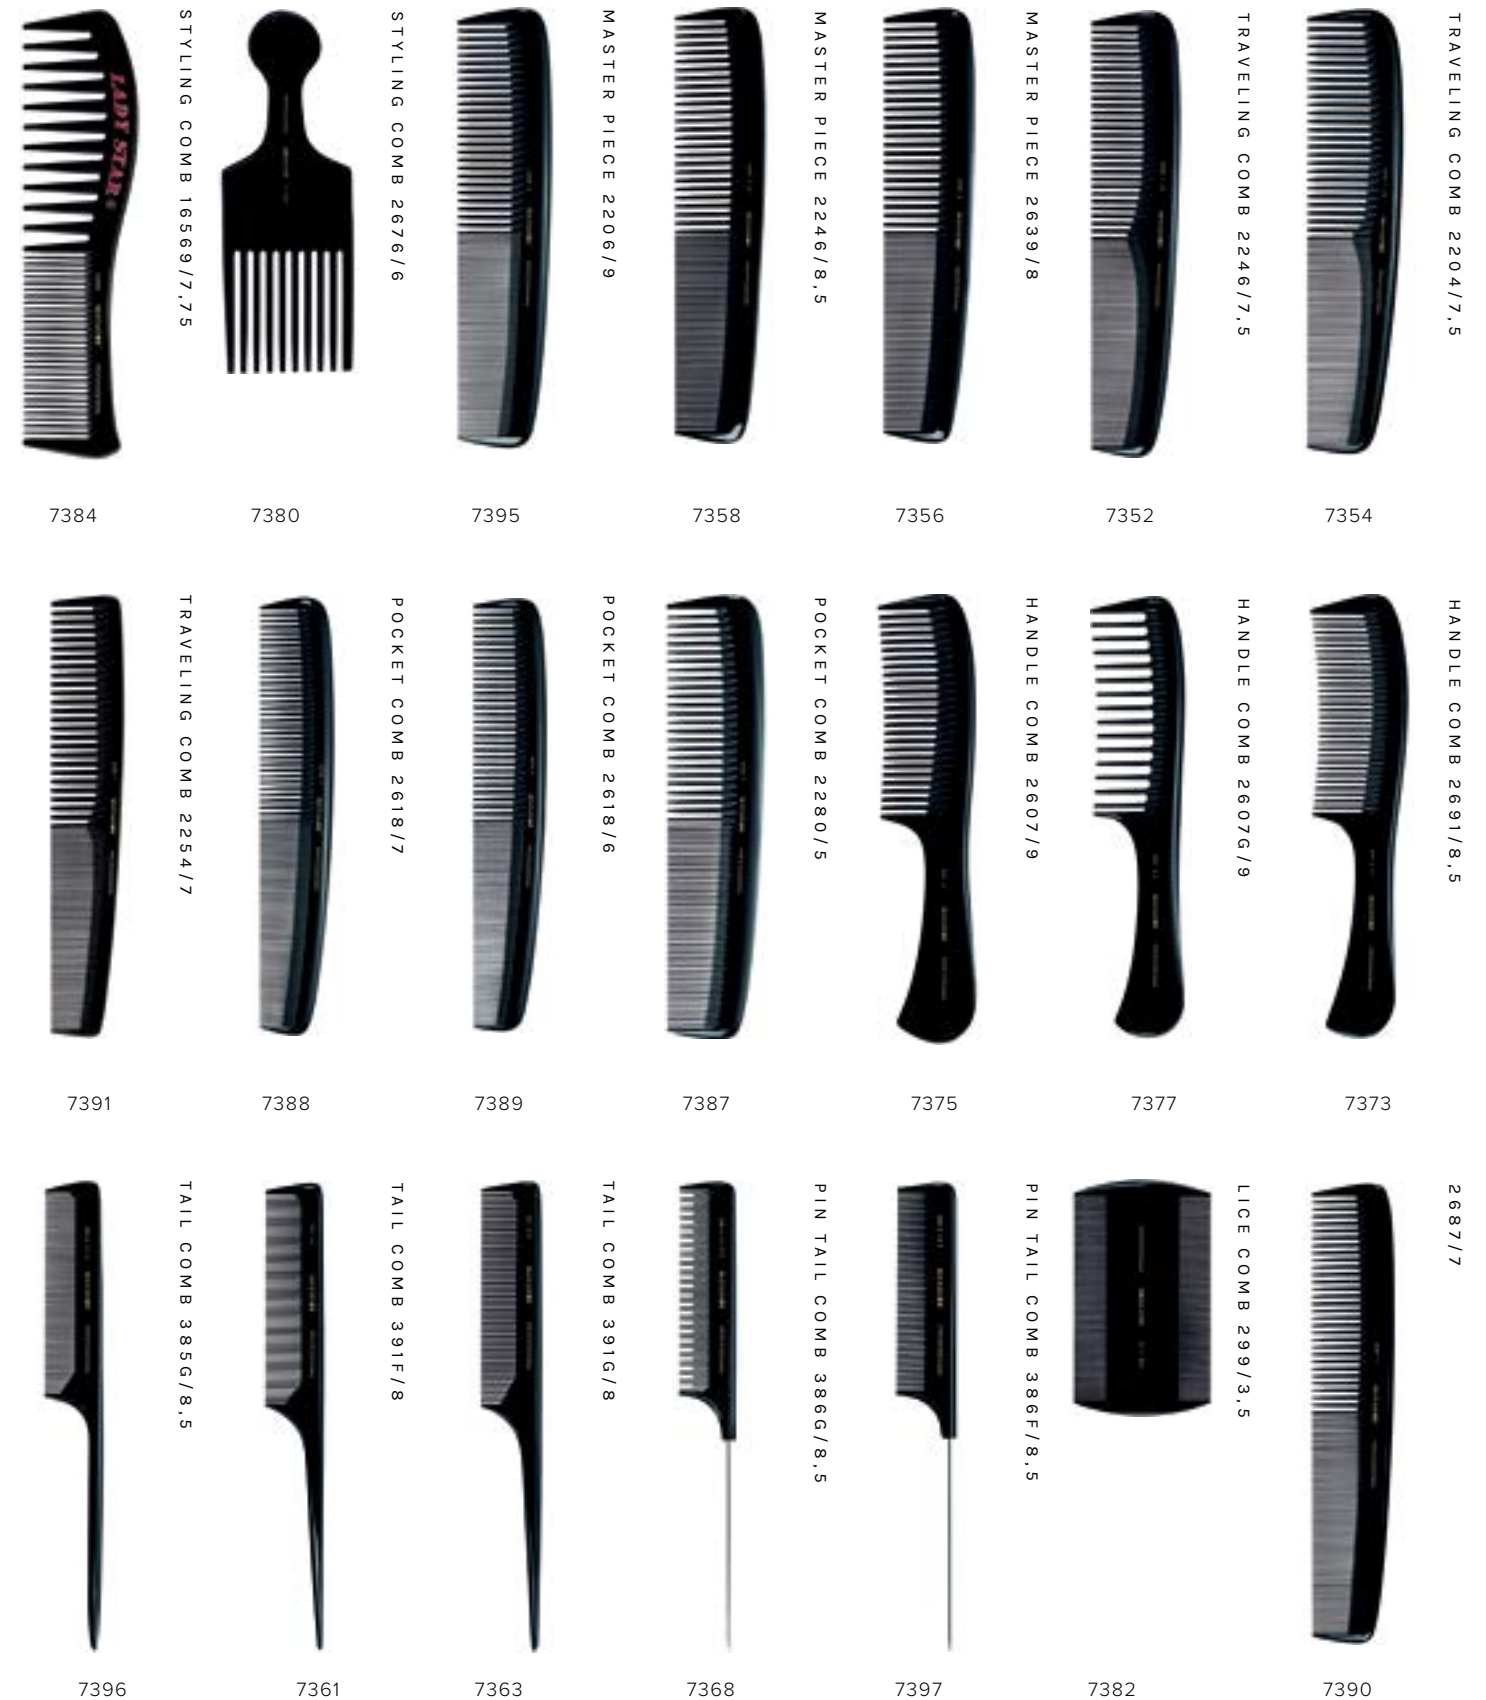

CHAPTER SEVEN

COMBS & BRUSHES