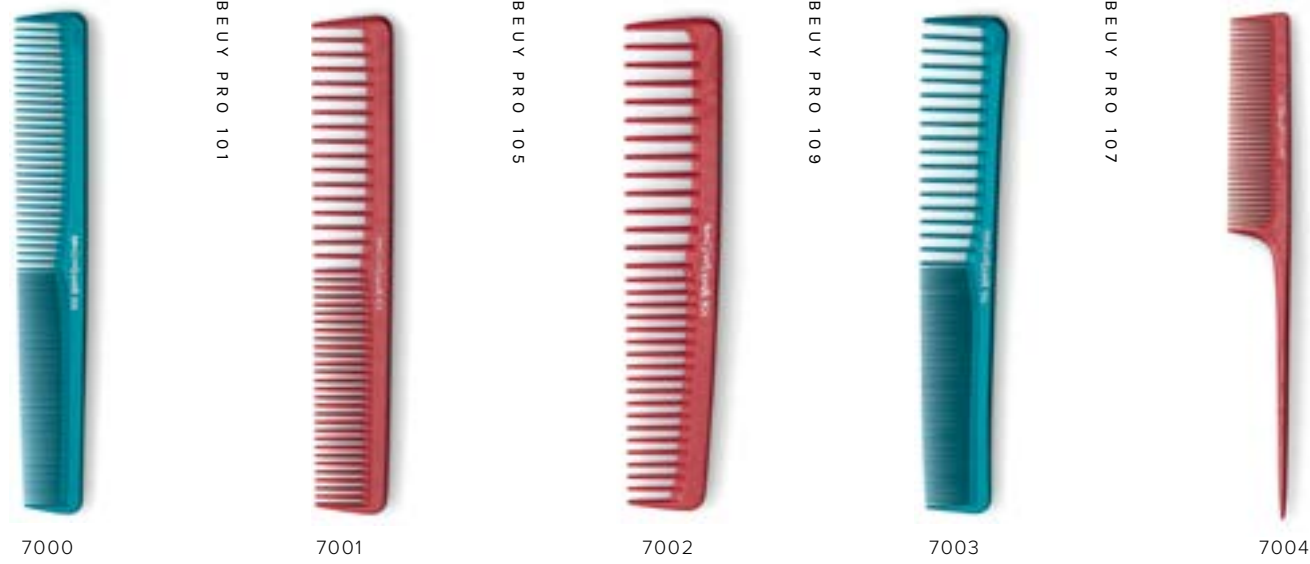

CHAPTER SEVEN

COMBS

BEUY PRO COMBS

Very popular Japanese combs with unusual hardness and durability.
Made from fiber-enhanced polyacetal.

BEUY PRO 101 Art.Nr: 7000   BEUY PRO 107 Art.Nr: 7003
BEUY PRO 105 Art.Nr: 7001   BEUY PRO 11 Art.Nr: 7004
BEUY PRO 109 Art.Nr: 7002