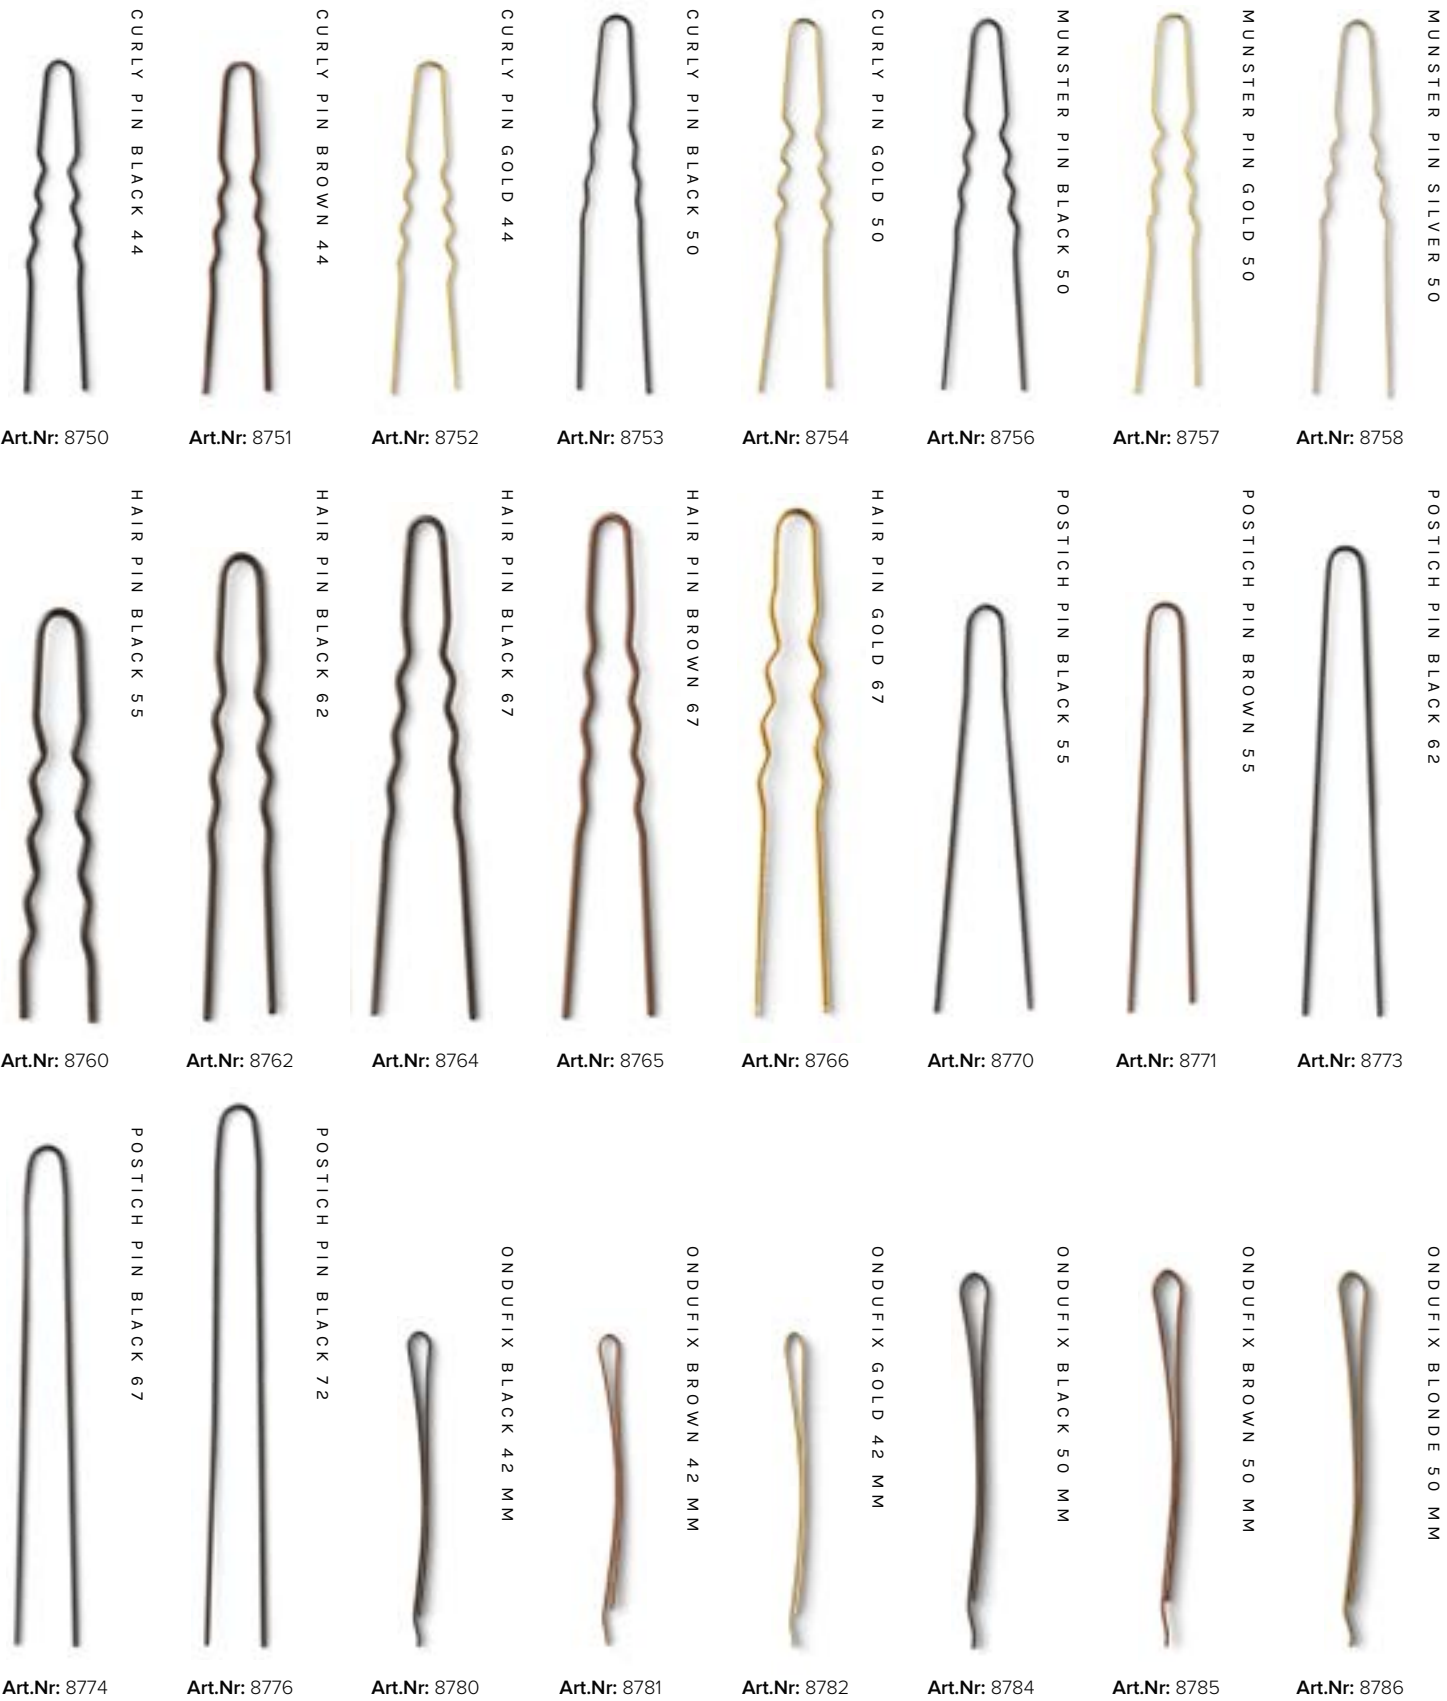

Art.Nr: 8745

CHAPTER TEN
HAIR ACCESSORIES

HAIR PINS

CHAPTER TEN
HAIR ACCESSORIES

- | | | | |
|--------------------------|--------------|-------------------------|--------------|
| CURLY PIN BLACK 44 MM | Art.Nr: 8750 | POSTISH PIN BLACK 67 MM | Art.Nr: 8774 |
| CURLY PIN BROWN 44 MM | Art.Nr: 8751 | POSTISH PIN BLACK 72 MM | Art.Nr: 8776 |
| CURLY PIN GOLD 44 MM | Art.Nr: 8752 | ONDUFIX BLACK 42 MM | Art.Nr: 8780 |
| CURLY PIN BLACK 50 MM | Art.Nr: 8753 | ONDUFIX BROWN 42 MM | Art.Nr: 8781 |
| CURLY PIN GOLD 50 MM | Art.Nr: 8754 | ONDUFIX GOLD 42 MM | Art.Nr: 8782 |
| MUNSTER PIN BLACK 50 MM | Art.Nr: 8756 | ONDUFIX BLACK 50 MM | Art.Nr: 8784 |
| MUNSTER PIN GOLD 50 MM | Art.Nr: 8757 | ONDUFIX BROWN 50 MM | Art.Nr: 8785 |
| MUNSTER PIN SILVER 50 MM | Art.Nr: 8758 | ONDUFIX BLONDE 50 MM | Art.Nr: 8786 |
| HAIR PIN BLACK 55 MM | Art.Nr: 8760 | ONDUFIX GOLD 50 MM | Art.Nr: 8787 |
| HAIR PIN BLACK 62 MM | Art.Nr: 8762 | ONDUFIX WHITE 50 MM | Art.Nr: 8788 |
| HAIR PIN BLACK 67 MM | Art.Nr: 8764 | ONDUFIX BLACK 68 | Art.Nr: 8790 |
| HAIR PIN BROWN 67 MM | Art.Nr: 8765 | ONDUFIX BROWN 68 | Art.Nr: 8791 |
| HAIR PIN GOLD 67 MM | Art.Nr: 8766 | ONDUFIX GOLD 68 | Art.Nr: 8792 |
| POSTISH PIN BLACK 55 MM | Art.Nr: 8770 | SMALL FREDA BLACK 75 | Art.Nr: 8798 |
| POSTISH PIN BROWN 55 MM | Art.Nr: 8771 | BIG FREDA BLACK 90 | Art.Nr: 8799 |
| POSTISH PIN BLACK 62 MM | Art.Nr: 8773 | | |