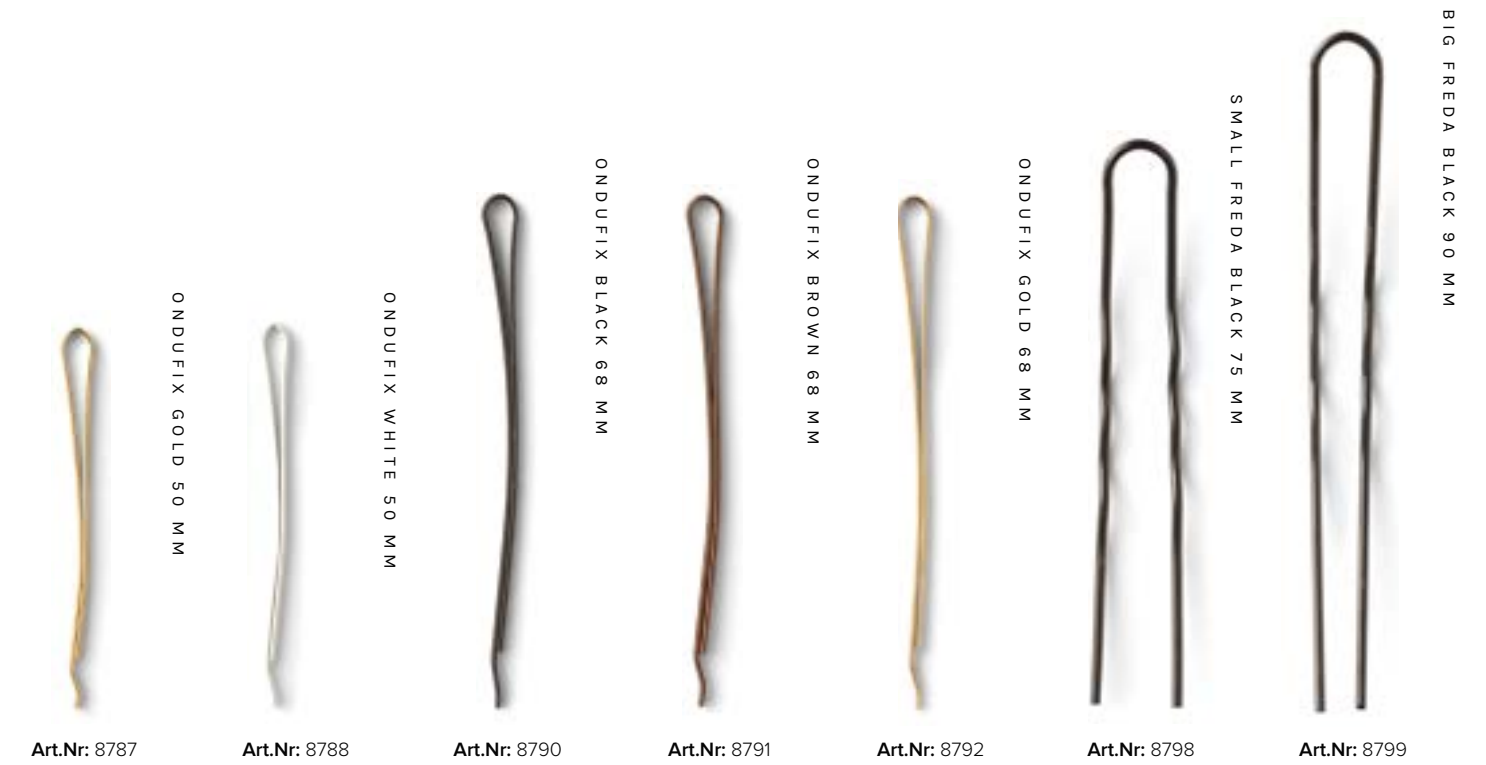

Art.Nr: 8745

CHAPTER TEN
HAIR ACCESSORIES

HAIR PINS

CHAPTER TEN
HAIR ACCESSORIES

- | | | | |
|--------------------------|--------------|-------------------------|--------------|
| CURLY PIN BLACK 44 MM | Art.Nr: 8750 | POSTISH PIN BLACK 67 MM | Art.Nr: 8774 |
| CURLY PIN BROWN 44 MM | Art.Nr: 8751 | POSTISH PIN BLACK 72 MM | Art.Nr: 8776 |
| CURLY PIN GOLD 44 MM | Art.Nr: 8752 | ONDUFIX BLACK 42 MM | Art.Nr: 8780 |
| CURLY PIN BLACK 50 MM | Art.Nr: 8753 | ONDUFIX BROWN 42 MM | Art.Nr: 8781 |
| CURLY PIN GOLD 50 MM | Art.Nr: 8754 | ONDUFIX GOLD 42 MM | Art.Nr: 8782 |
| MUNSTER PIN BLACK 50 MM | Art.Nr: 8756 | ONDUFIX BLACK 50 MM | Art.Nr: 8784 |
| MUNSTER PIN GOLD 50 MM | Art.Nr: 8757 | ONDUFIX BROWN 50 MM | Art.Nr: 8785 |
| MUNSTER PIN SILVER 50 MM | Art.Nr: 8758 | ONDUFIX BLONDE 50 MM | Art.Nr: 8786 |
| HAIR PIN BLACK 55 MM | Art.Nr: 8760 | ONDUFIX GOLD 50 MM | Art.Nr: 8787 |
| HAIR PIN BLACK 62 MM | Art.Nr: 8762 | ONDUFIX WHITE 50 MM | Art.Nr: 8788 |
| HAIR PIN BLACK 67 MM | Art.Nr: 8764 | ONDUFIX BLACK 68 | Art.Nr: 8790 |
| HAIR PIN BROWN 67 MM | Art.Nr: 8765 | ONDUFIX BROWN 68 | Art.Nr: 8791 |
| HAIR PIN GOLD 67 MM | Art.Nr: 8766 | ONDUFIX GOLD 68 | Art.Nr: 8792 |
| POSTISH PIN BLACK 55 MM | Art.Nr: 8770 | SMALL FREDA BLACK 75 | Art.Nr: 8798 |
| POSTISH PIN BROWN 55 MM | Art.Nr: 8771 | BIG FREDA BLACK 90 | Art.Nr: 8799 |
| POSTISH PIN BLACK 62 MM | Art.Nr: 8773 | | |